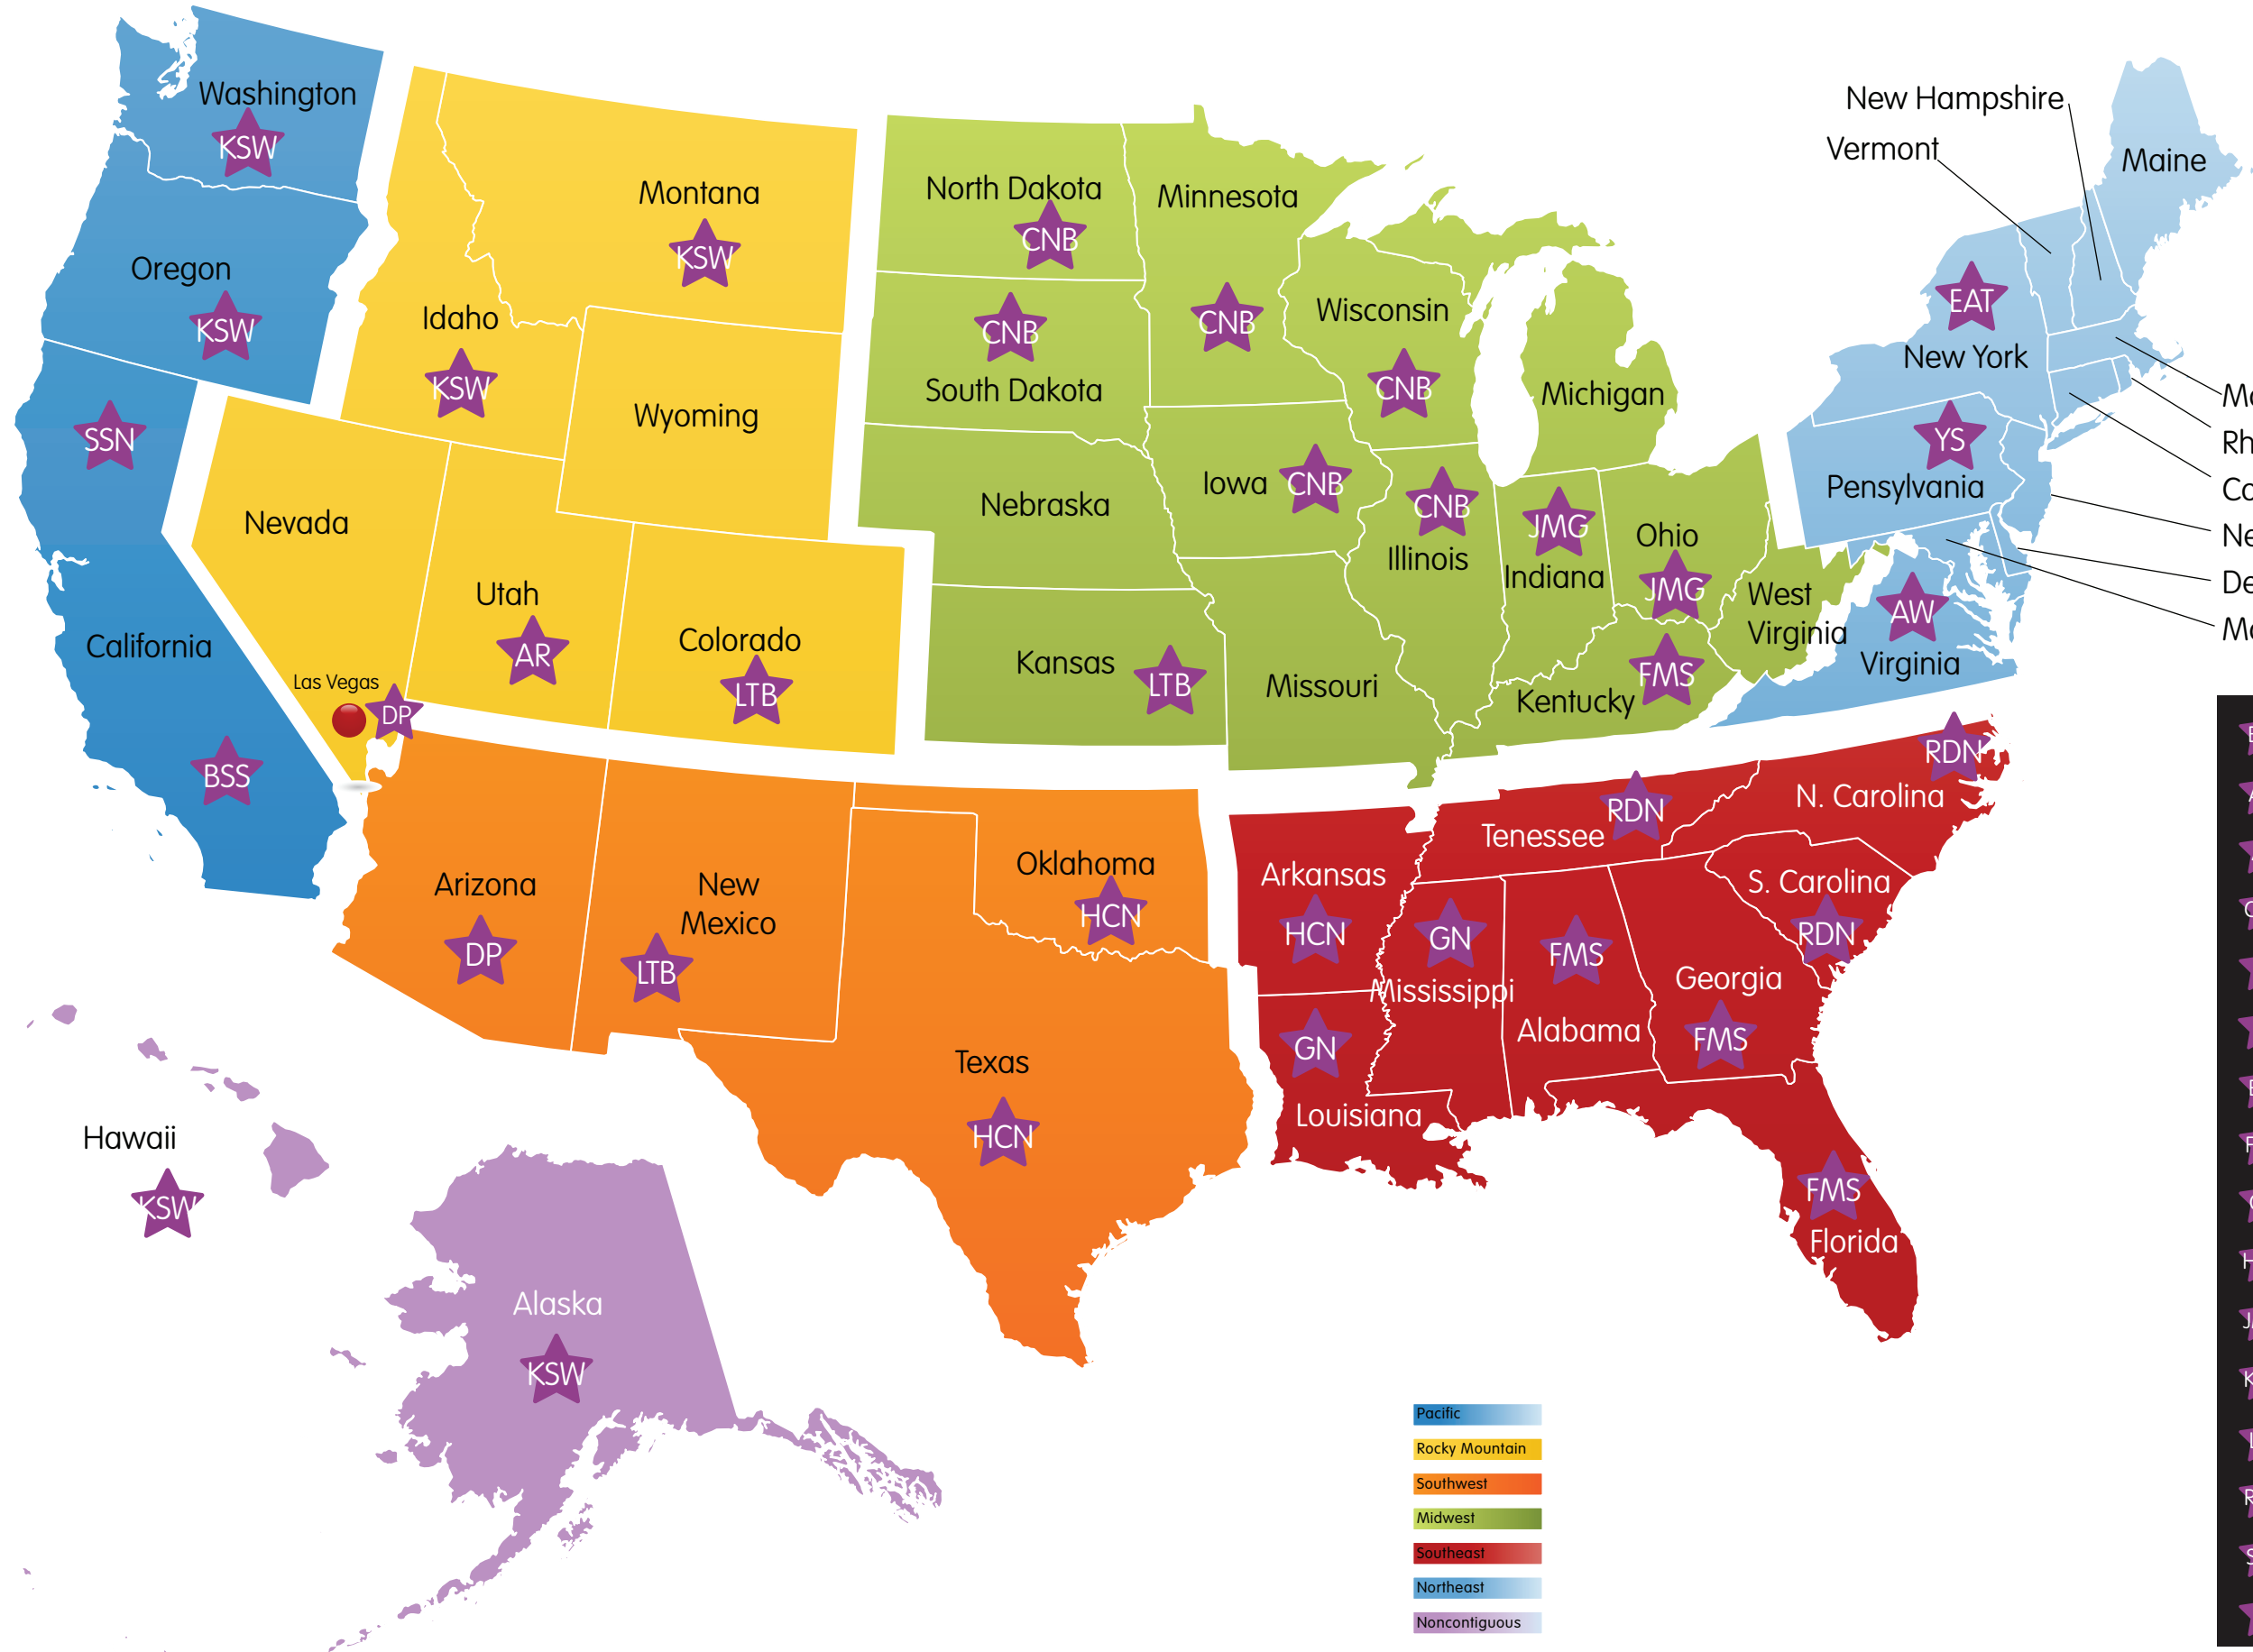

Pure Planet Territory Coverage

- Massachusetts
- Rhode Island
- Connecticut
- New Jersey
- Delaware
- Maryland

- A Natural Touch (Brenda Bailey)
- Andy Williams
- Angela Reyes
- C&B Naturals
- Concientious Living
- Desert Pride
- Eddie and Thomasina Cuevas
- Focus Marketing and Sales
- Geaux Naturals
- Hill Country Naturals
- Jenn McGuiness
- Keith and Stacey Witt
- Lotus Brokers
- Root Down Naturals
- Sunshine North
- Yvette Scarlett

- Pacific
- Rocky Mountain
- Southwest
- Midwest
- Southeast
- Northeast
- Noncontiguous